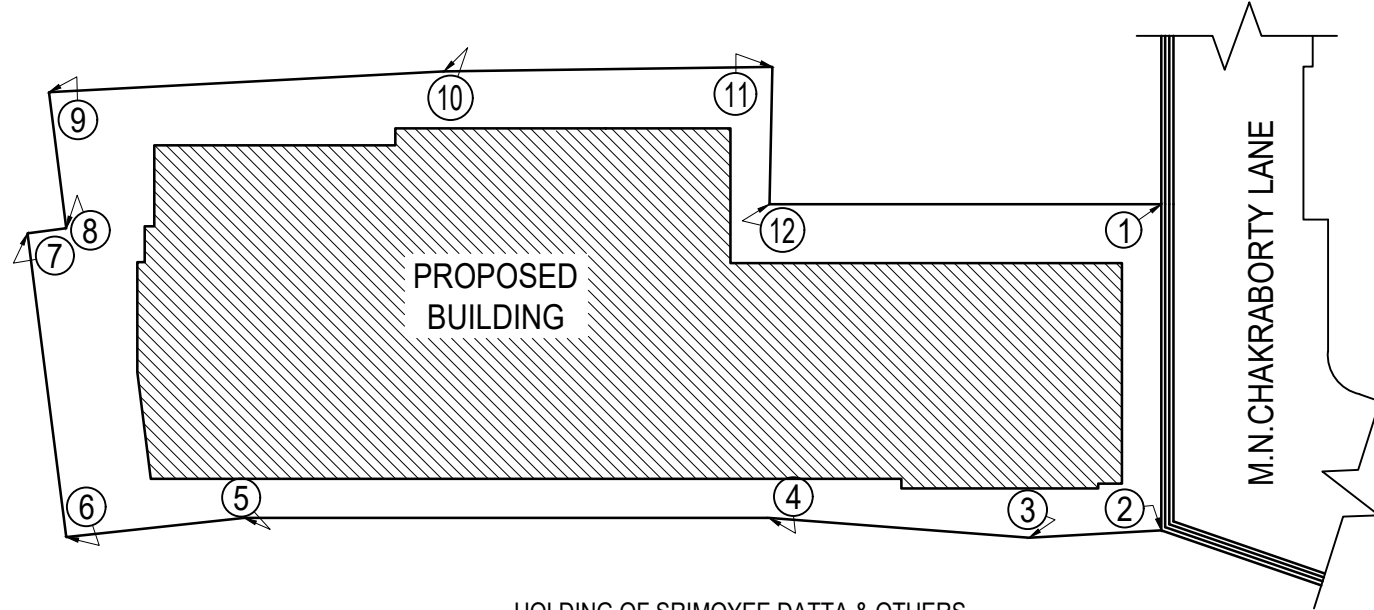

HOLDING OF DEB KUMAR CHAKRABORTY & OTHERS

HOLDING OF TULSI MUKHERJEE & OTHERS

HOLDING OF SRIMOYEE DATTA & OTHERS

SITE PLAN

LOCATION: WITHIN HOLDING NO:- 363/1 & 364/1, WARD NO:- 02, PLOT NO: 8077, KHATA NO: 3310, MOUZA & P.S.: PURULIA, J.L. NO: 02 SITUATED AT MAHANANDA CHAKRABORTY LANE, PURULIA.

POINT	LATITUDE	LONGITUDE
1	23.335450	86.364220
2	23.335380	86.364282
3	23.335396	86.364249
4	23.335430	86.364175
5	23.335483	86.364025
6	23.335439	86.363974
7	23.335571	86.363994
8	23.335567	86.364006
9	23.335604	86.364020
10	23.335573	86.364137
11	23.335535	86.364228
12	23.335500	86.361414